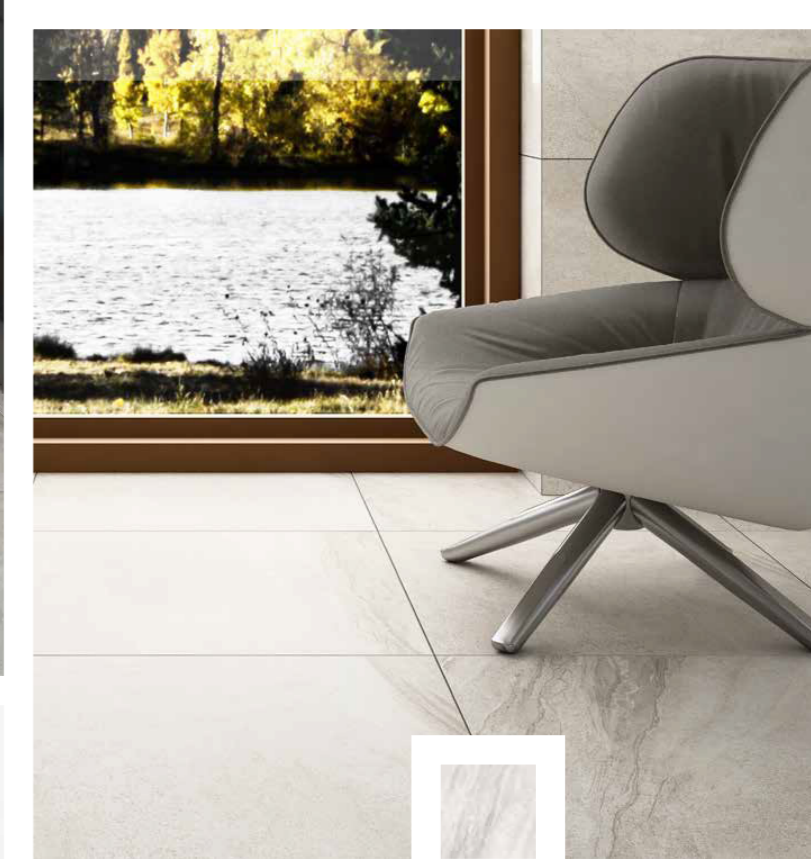

BE STONE

BE IVORY
60x60cm / 60.8x60.8cm

BE ICE
60x60cm / 60.8x60.8cm

BE MUD
60x60cm / 60.8x60.8cm

BE GREY
60x60cm / 60.8x60.8cm

BE STONE

Available Externally

Wall Tiles
Floor Tiles

Porcelain

Thickness 10mm.
Thickness 20mm.