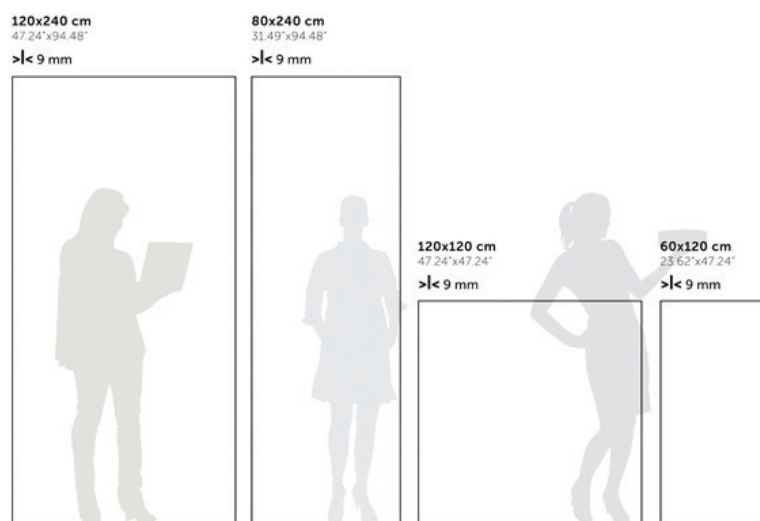

GRANDE LASTRO

The design possibilities are endless.

Imagine a tiled space with virtually no grout lines.

Imagine limitless possibilities for your surfaces and unparalleled flexibility for any kind of applications.

Grande Lastra is available in 3 thicknesses and a wide range of finishes and sizes.

Heat resistance, recyclable, light weight, durable and easy to clean. Grande Lastra is the best answer to the most challenging architectural and interior design needs.

GRANDE LASTRO

Wall Tiles
Floor Tiles

Porcelain

Thickness 6-14.5mm.