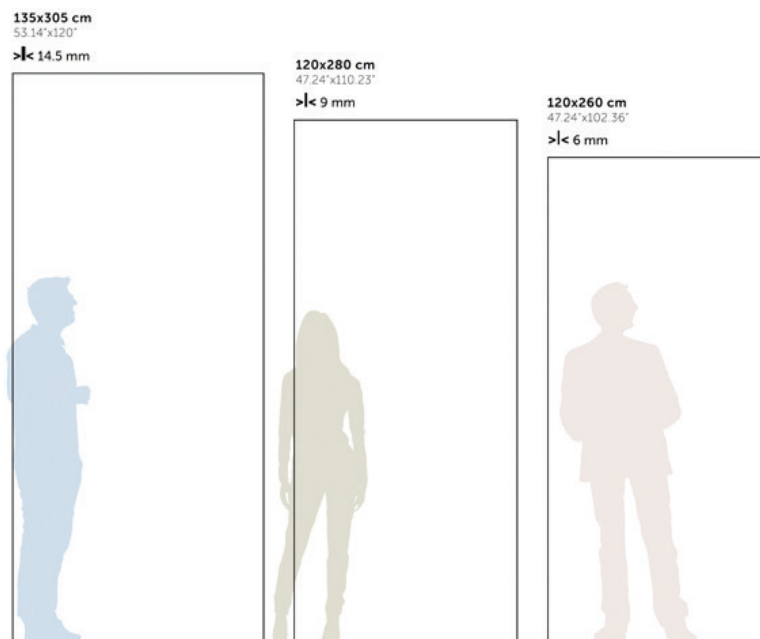

GRANDE LASTRO

The design possibilities are endless.

Imagine a tiled space with virtually no grout lines.

Imagine limitless possibilities for your surfaces and unparalleled flexibility for any kind of applications.

Grande Lastra is available in 3 thicknesses and a wide range of finishes and sizes.

Heat resistance, recyclable, light weight, durable and easy to clean. Grande Lastra is the best answer to the most challenging architectural and interior design needs.

GRANDE LASTRO

Wall Tiles
Floor Tiles

Porcelain

Thickness 6-14.5mm.