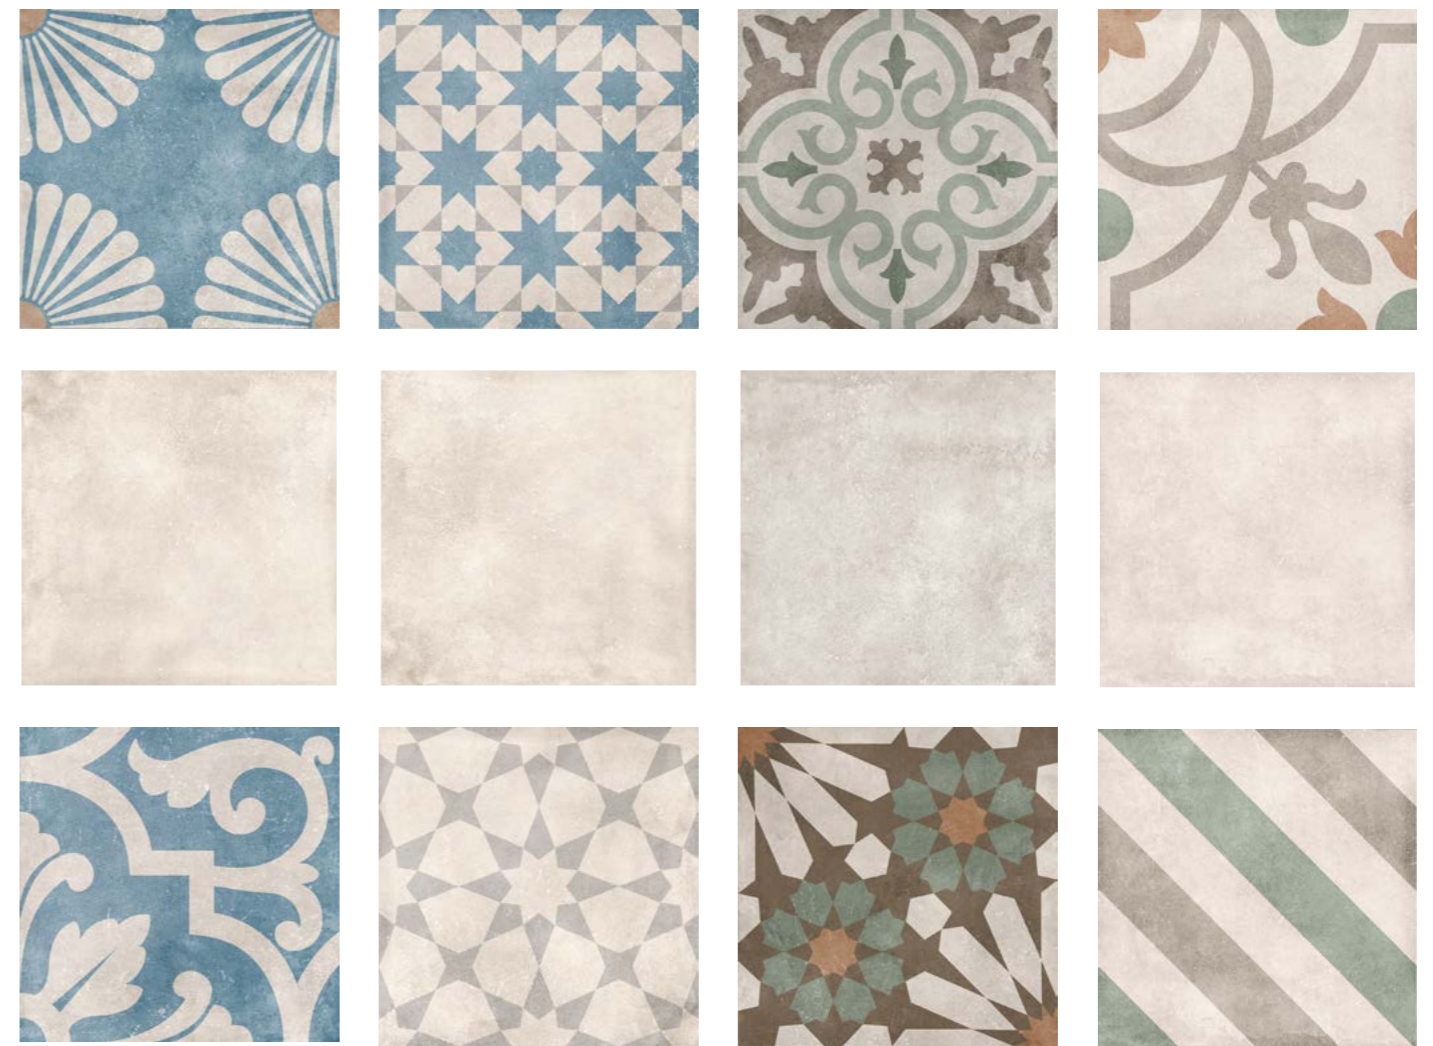

*Una combinazione
di seducenti stimoli visivi
e piacevoli sensazioni al tocco*