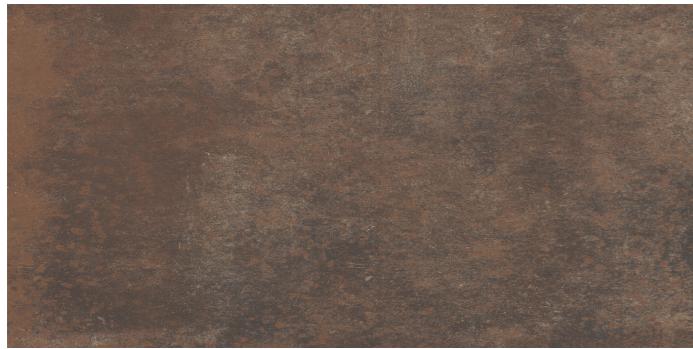

OXID

MOSAICO CARBON
30x30cm

CARBON RET.
60x60cm / 90x90cm / 60x120cm

MOSAICO GREY
30x30cm

GREY RET.
60x60cm / 90x90cm / 60x120cm

OXID

Matt/Stone

Wall Tiles
Floor Tiles

Porcelain

Thickness 9mm.

MOSAICO COPPER
30x30cm

COPPER RET.
60x60cm / 90x90cm / 60x120cm

MOSAICO BEIGE
30x30cm

BEIGE RET.
60x60cm / 90x90cm / 60x120cm

OXID

Matt/Stone